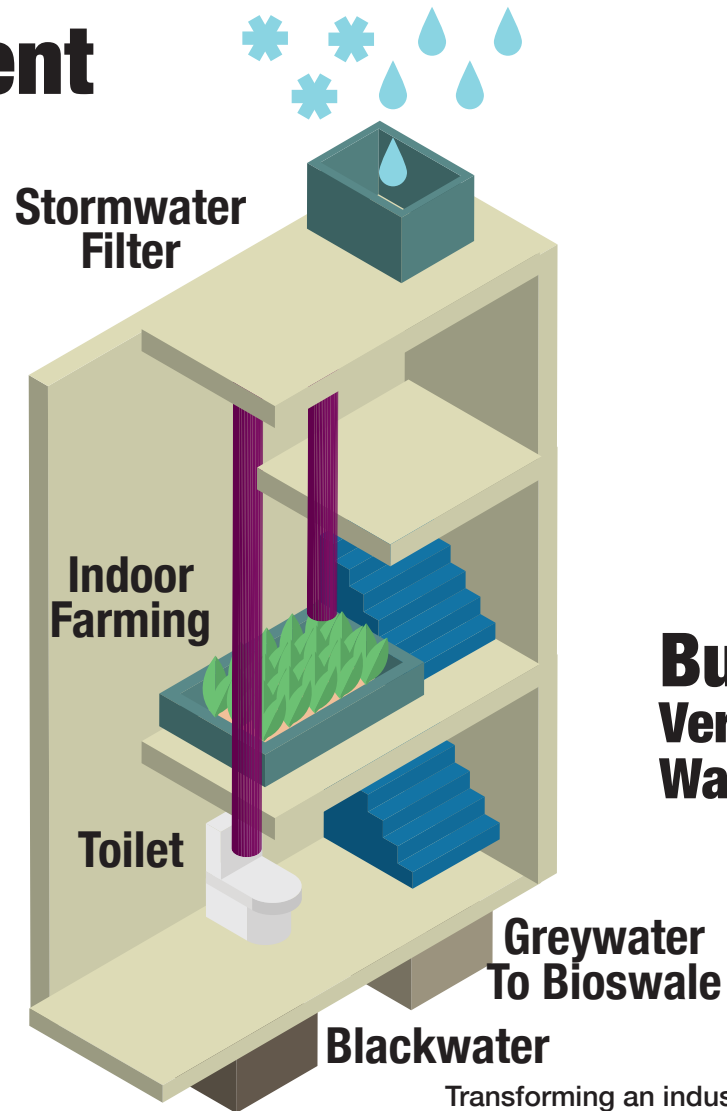

# Water

Transforming an industrial labyrinth into the ultimate local food source of Calgary | **Manchester**

# Proposed Levels of Development

**Building scale**

**Street Scale**

**Site scale**

Transforming an industrial labyrinth into the ultimate local food source of Calgary | **Manchester**

# Water Management

**Building scale:  
Vertical garden and  
Water efficient usage**

Transforming an industrial labyrinth into the ultimate local food source of Calgary | **Manchester**

# Water Management

**Street scale:  
Bio-swales improve  
wastewater quality**

**Stormwater & greywater  
To Drainage System**

Transforming an industrial labyrinth into the ultimate local food source of Calgary | **Manchester**