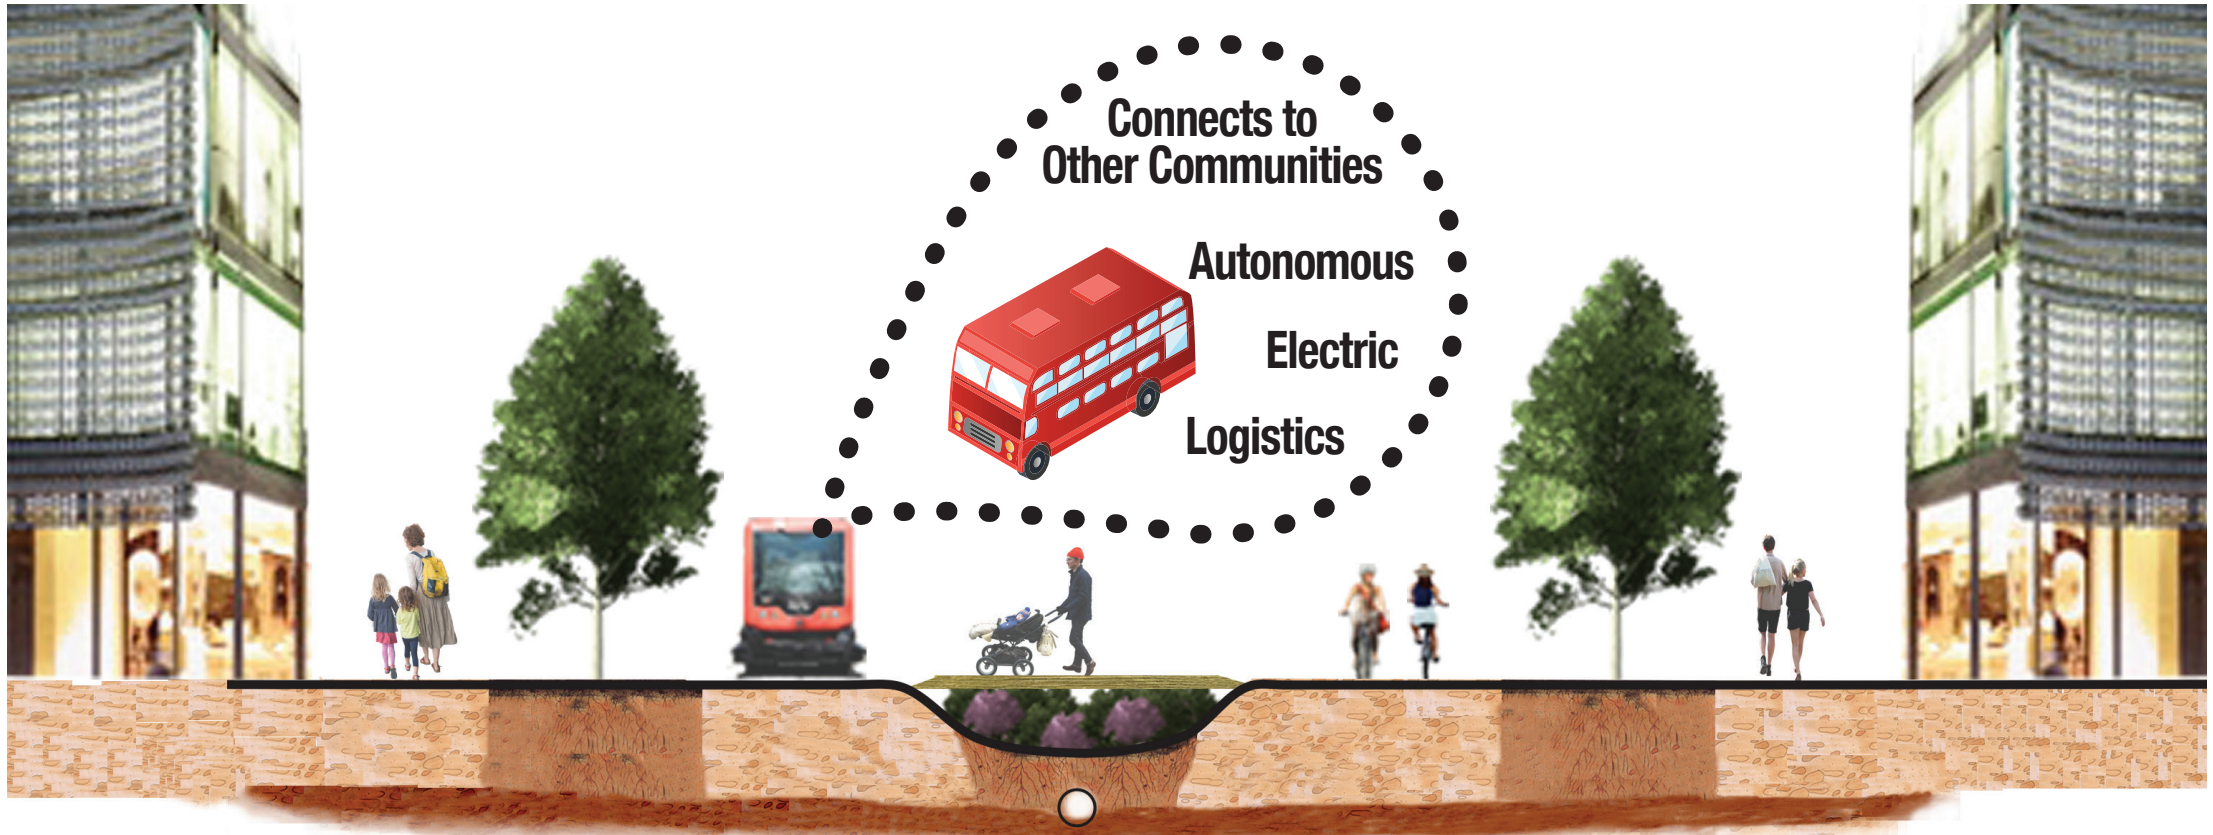

# Urban Agriculture

LED Ultra Farming

Transforming an industrial labyrinth into the ultimate local food source of Calgary | **Manchester**

# Trolley Network

**Vegetated  
Boulevard**

**Autonomous  
Trolley**

**Board walk  
/Bioswale**

**Permeable  
Cycle path**

**Permeable  
Sidewalk**

Transforming an industrial labyrinth into the ultimate local food source of Calgary | **Manchester**