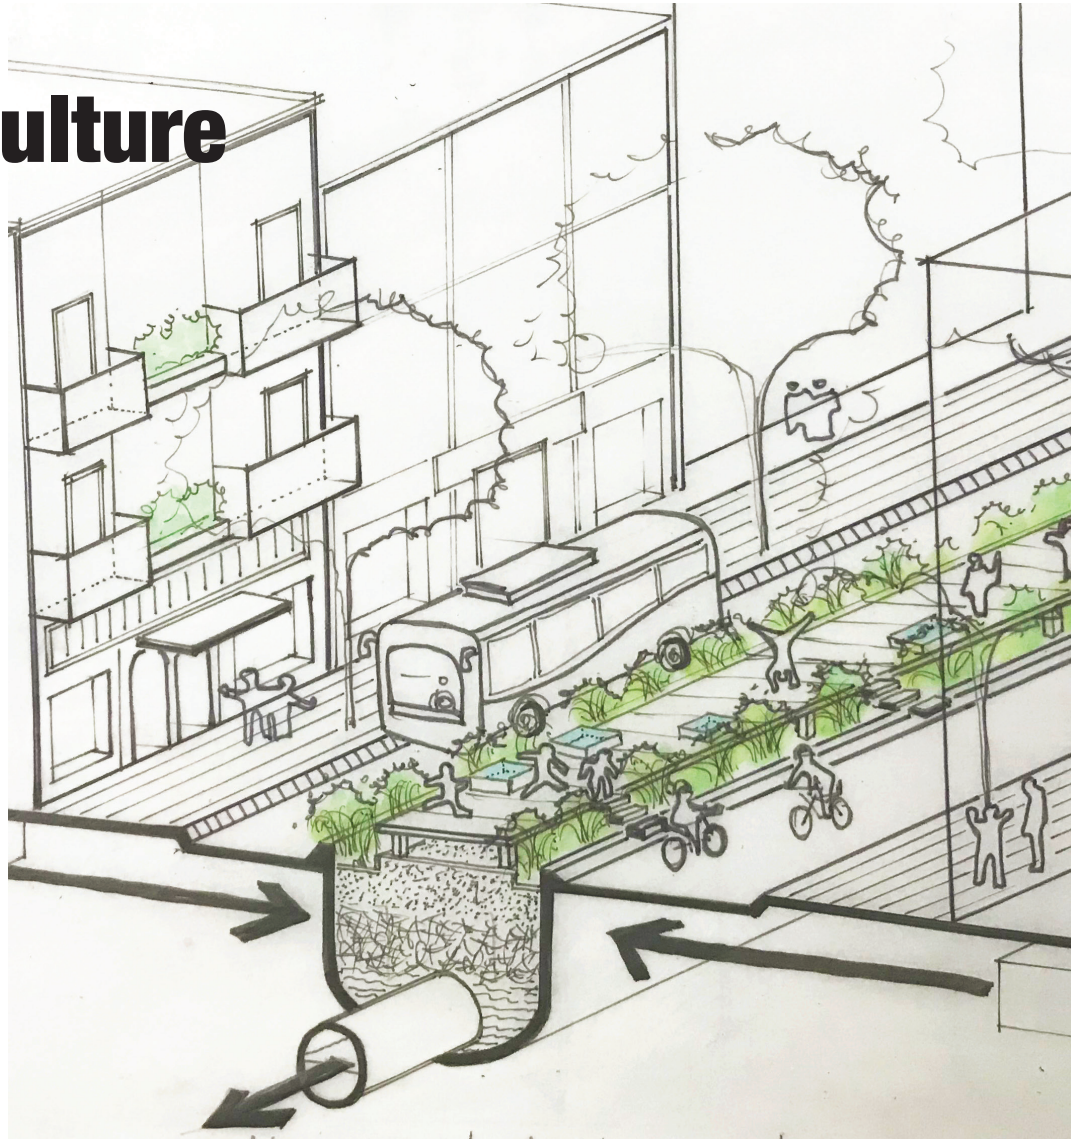

Urban Agriculture

Transforming an industrial labyrinth into the ultimate local food source of Calgary | **Manchester**