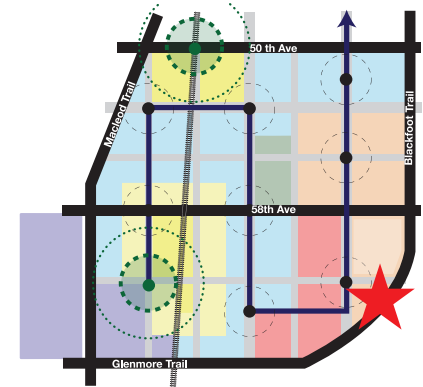

# Proposed Levels of Development

**Building scale**

**Street Scale**

**Site scale**

Transforming an industrial labyrinth into the ultimate local food source of Calgary | **Manchester**

# Water Management

**Building scale:  
Vertical garden and  
Water efficient usage**

Transforming an industrial labyrinth into the ultimate local food source of Calgary | **Manchester**

# Water Management

**Street scale:  
Bio-swales improve  
wastewater quality**

**Stormwater & greywater  
To Drainage System**

Transforming an industrial labyrinth into the ultimate local food source of Calgary | **Manchester**

# Water Management

**Water Treatment Facility**

**Site scale:  
Reusing greywater  
for irrigation**

Transforming an industrial labyrinth into the ultimate local food source of Calgary | **Manchester**